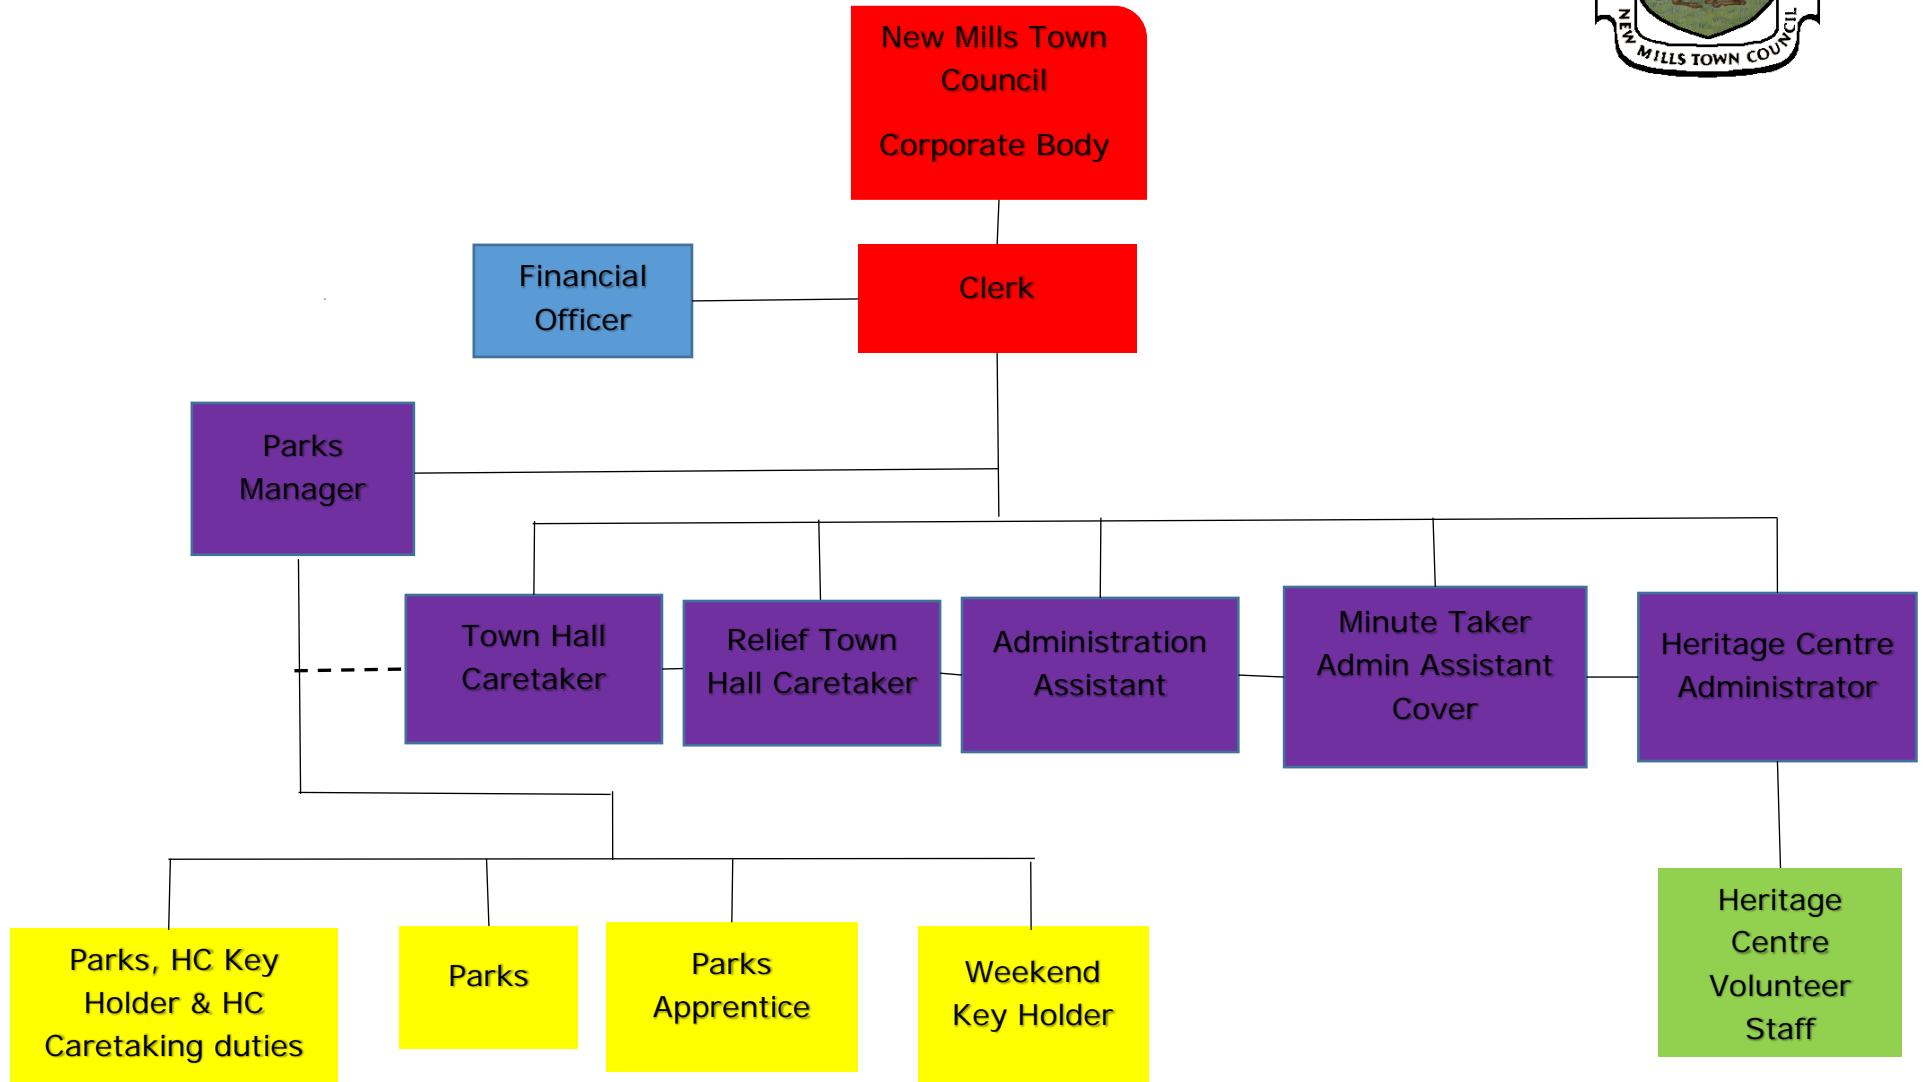

New Mills Town Council Organisational Chart

NB - - - - - indicates secondary line of management when the Clerk is not available